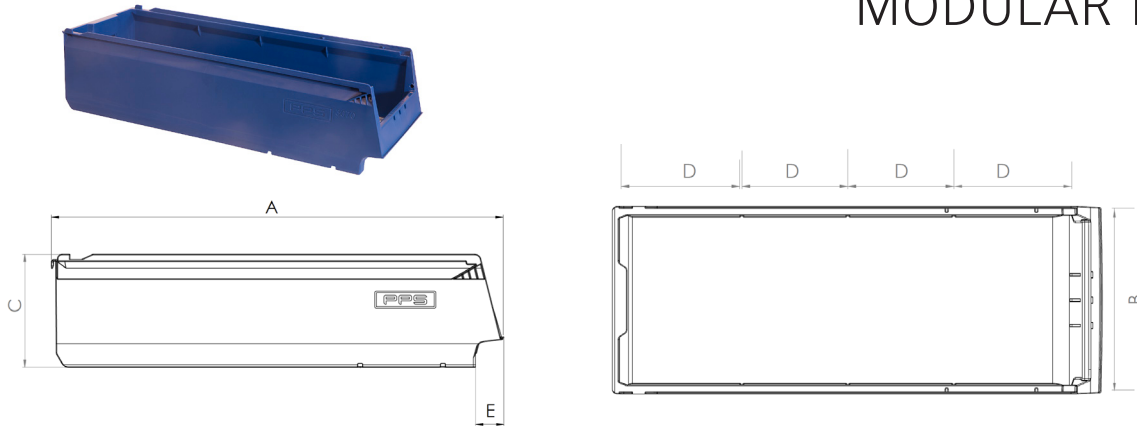

Technical data sheet

MODULAR BINS

MODULAR BINS FOR STORAGE SYSTEMS - All models are available in blue, grey, red and yellow ● ● ● ●

Model	Length, mm (A)	Width, mm (B)	Height, mm (C)	Dividers	Positions of divider, from inside back going forward, mm (D)	mm (E)	Pcs/Box
3067	300	230	150	1	130	38	16
3068	400	230	150	1	177	38	14
3069	500	230	100	2	148, 289	38	10
3070	600	230	150	3	146, 276, 406	38	10

DIVIDERS

Model	Divider		Pcs/Box
3067	30672100	Lengthwise divider	35
3068	30682100	Lengthwise divider	35
3069	30692100	Lengthwise divider	35
3070	30702100	Lengthwise divider	35
3067-3070	30681100	Divider (fits all)	100